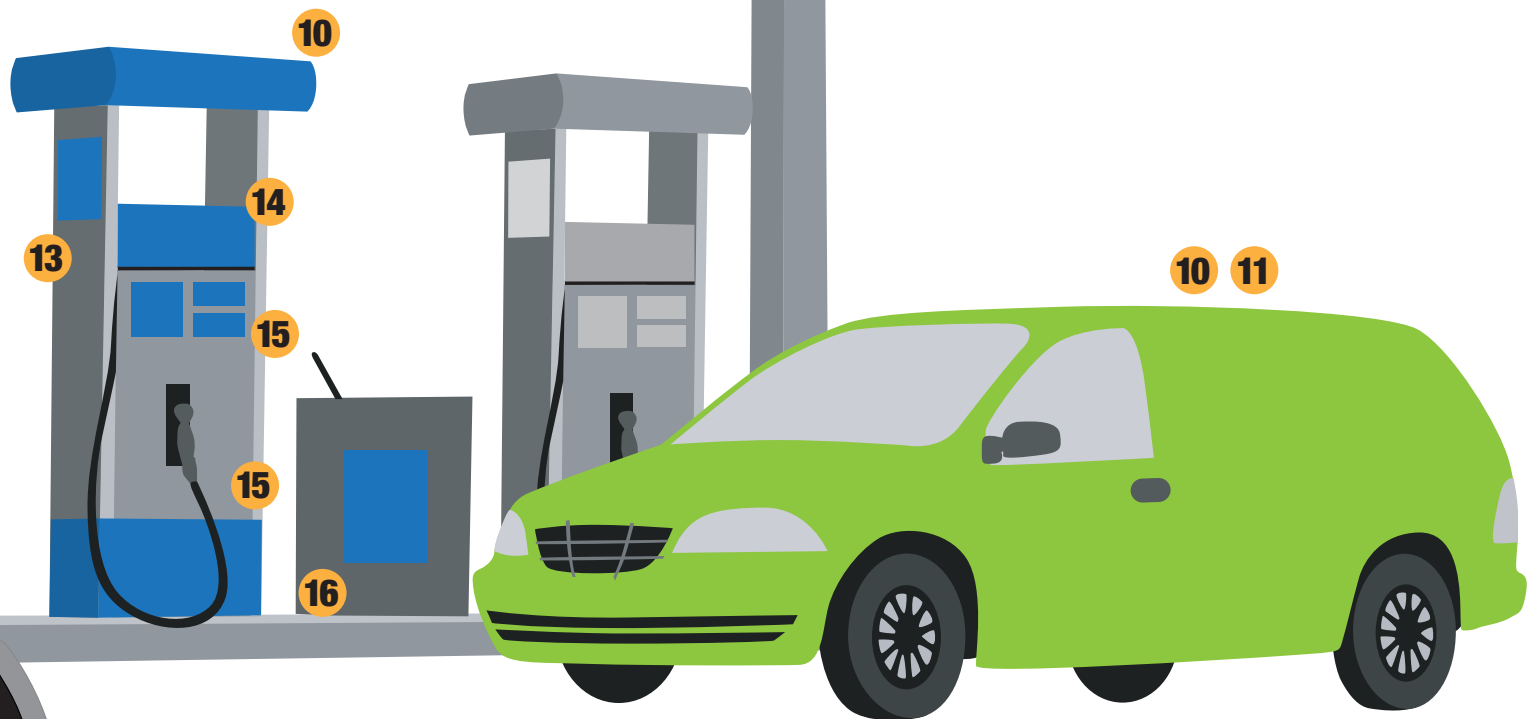

10

14

13

15

15

16

10

11

3

18