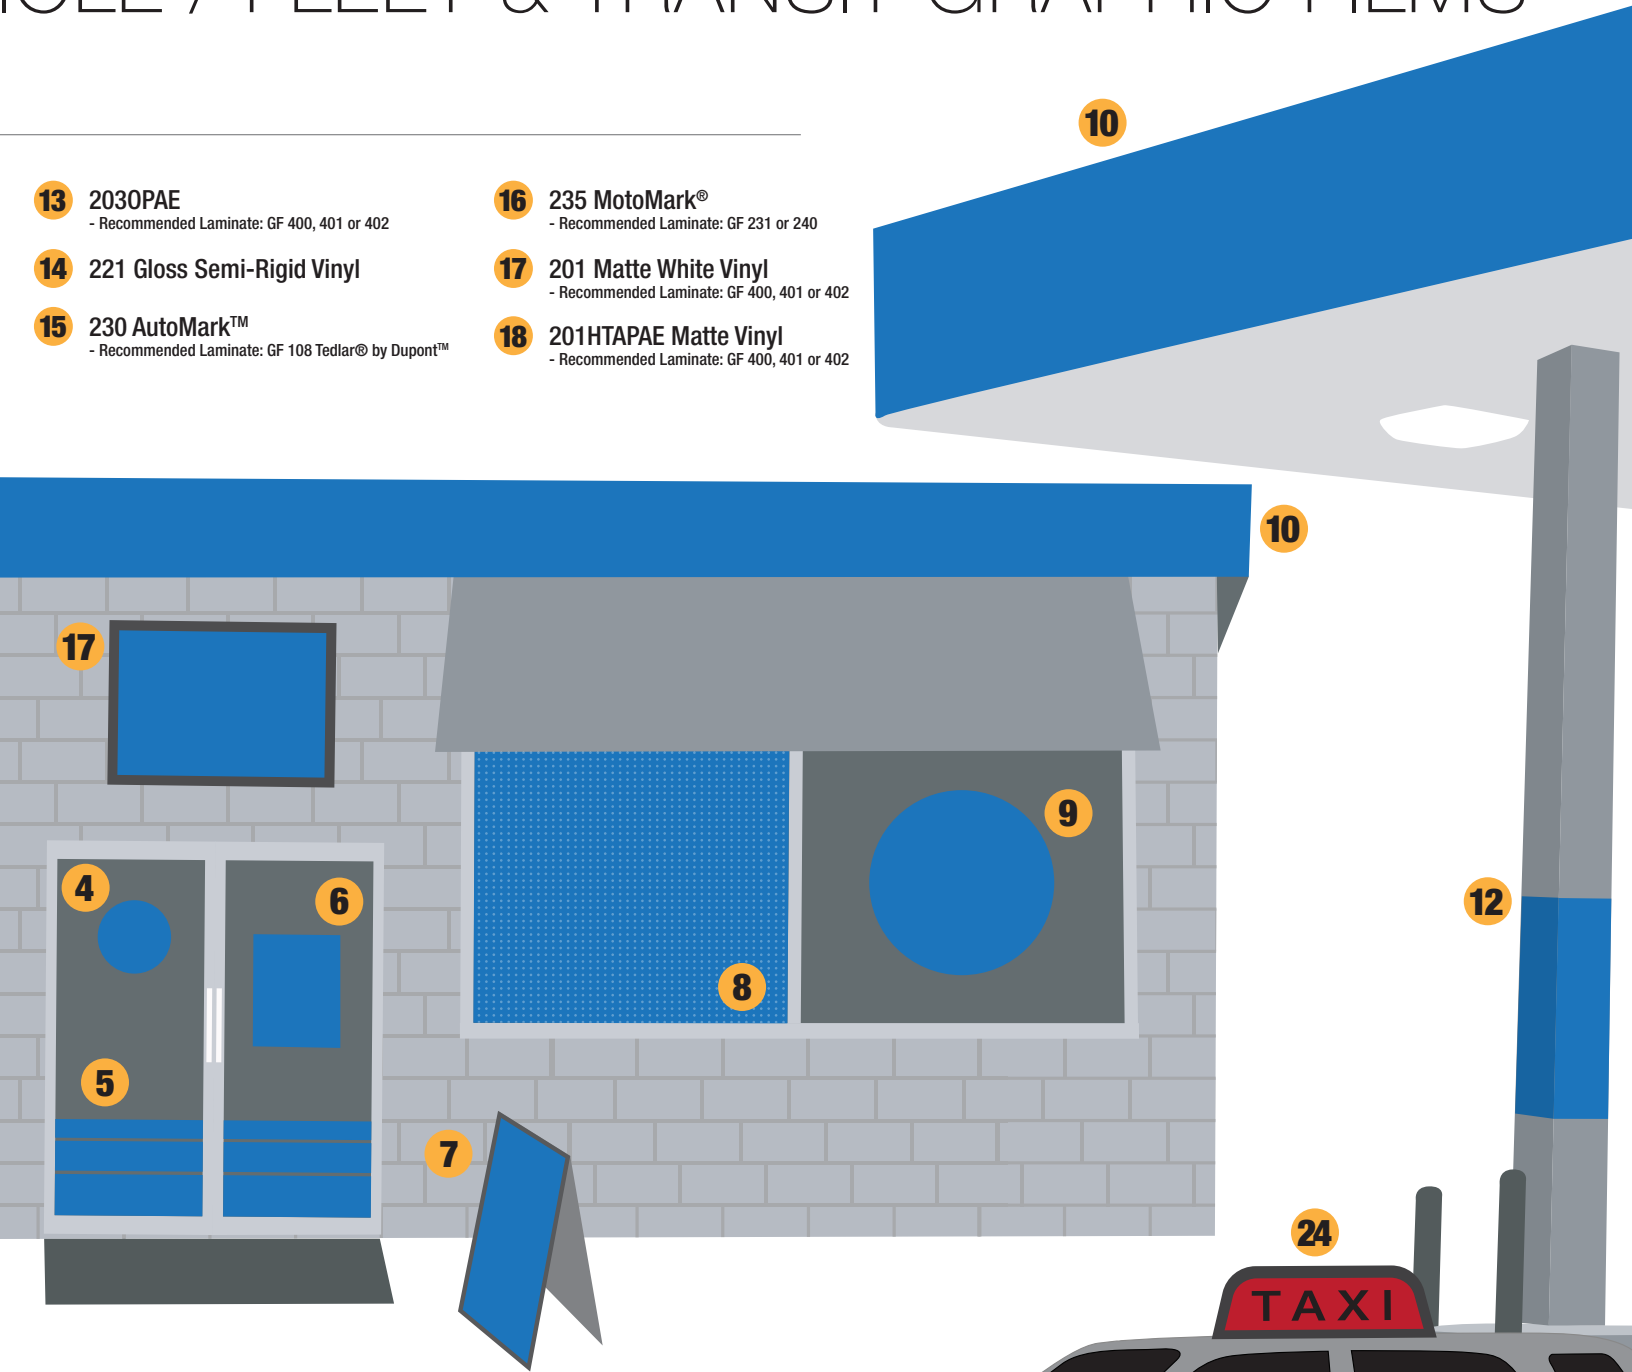

VEHICLE / FLEET & TRANSIT GRAPHIC FILMS

13 2030PAE
- Recommended Laminate: GF 400, 401 or 402

14 221 Gloss Semi-Rigid Vinyl

15 230 AutoMark™
- Recommended Laminate: GF 108 Tedlar® by Dupont™

16 235 MotoMark®
- Recommended Laminate: GF 231 or 240

17 201 Matte White Vinyl
- Recommended Laminate: GF 400, 401 or 402

18 201HTAPAE Matte Vinyl
- Recommended Laminate: GF 400, 401 or 402